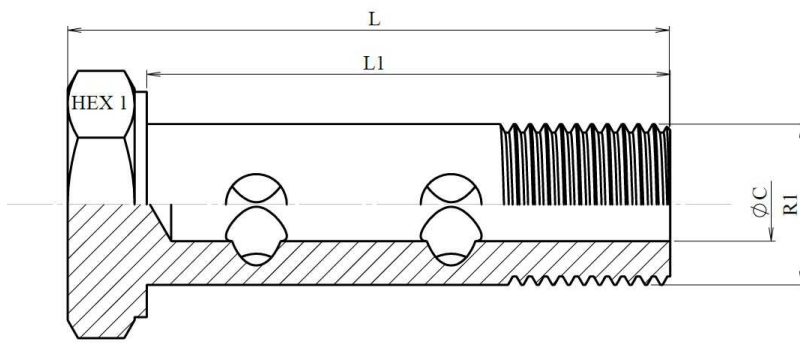

BSP Double bolt for banjo

Carbon steel

Part n°	R1	L1	HEX 1	ØC	L
A109404	1/4" BSP	43	19	6	49,5
A109406	3/8" BSP	51	22	9	58,5
A109408	1/2" BSP	64	27	13	73
A109412	3/4" BSP	80	32	16	90
A109416	1" BSP	100	41	19	114